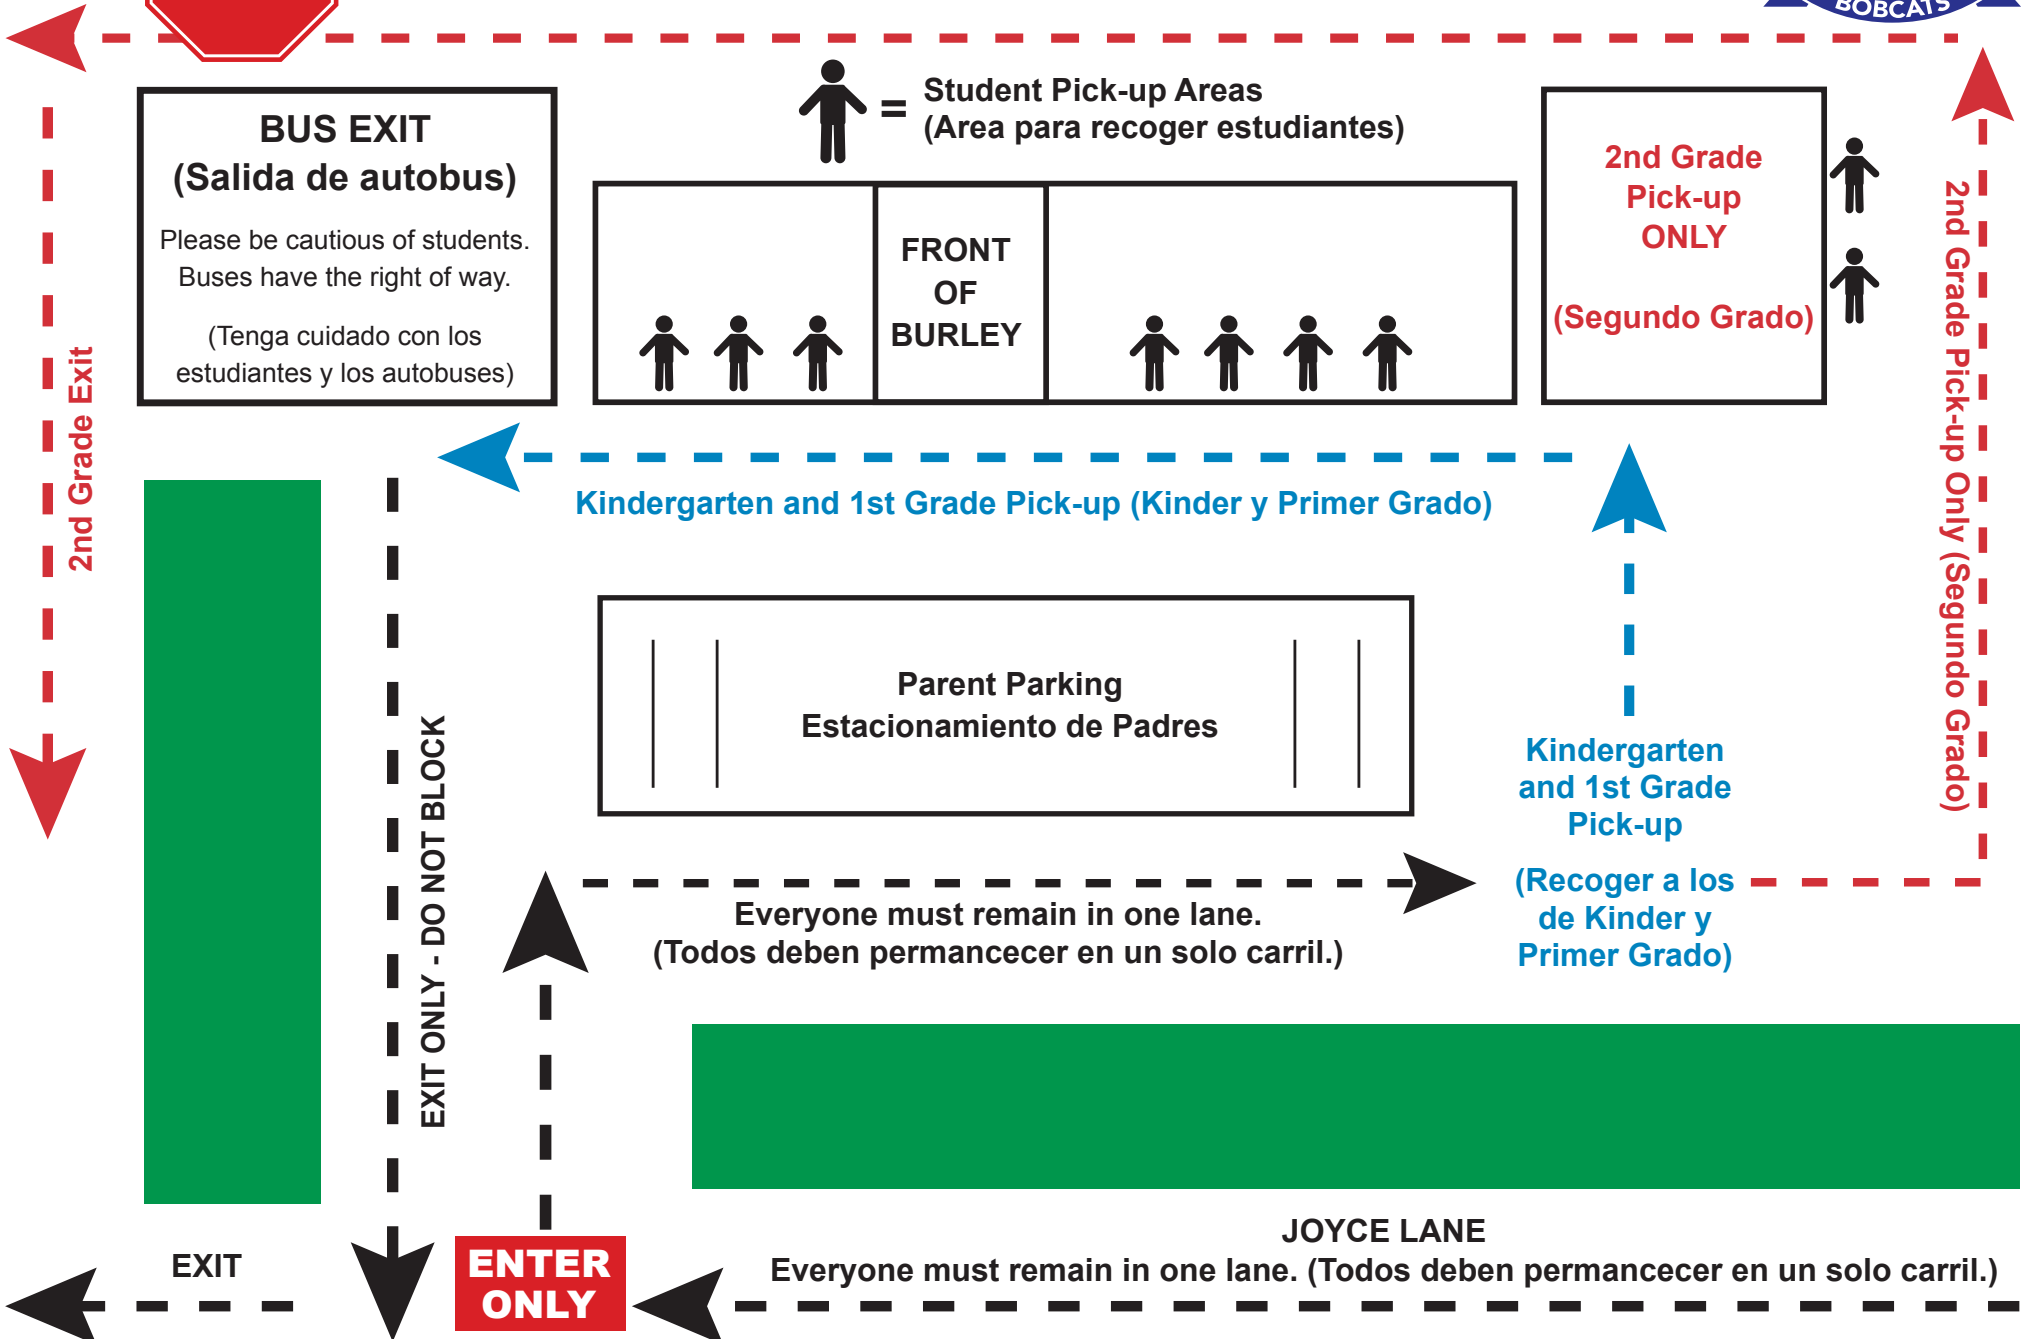

Afternoon Car Rider Procedures

BUS EXIT

(Salida de autobus)

Please be cautious of students.
Buses have the right of way.

(Tenga cuidado con los
estudiantes y los autobuses)

= Student Pick-up Areas
(Area para recoger estudiantes)

FRONT
OF
BURLEY

2nd Grade
Pick-up
ONLY

(Segundo Grado)

Kindergarten and 1st Grade Pick-up (Kinder y Primer Grado)

Parent Parking
Estacionamiento de Padres

Kindergarten
and 1st Grade
Pick-up

(Recoger a los
de Kinder y
Primer Grado)

Everyone must remain in one lane.
(Todos deben permanecer en un solo carril.)

JOYCE LANE
Everyone must remain in one lane. (Todos deben permanecer en un solo carril.)

EXIT

ENTER
ONLY